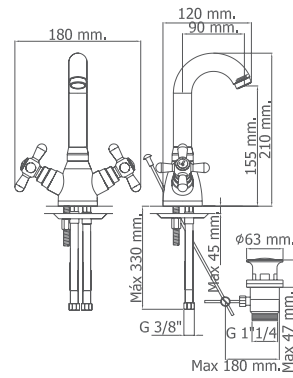

19100380
19760380
19850380