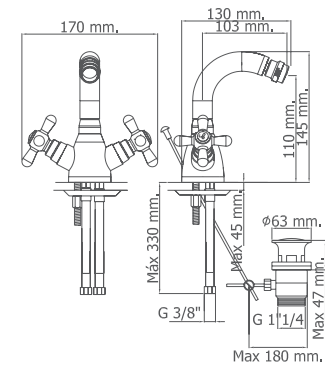

Accessoires Douche Ref. 19100010 et 19--0220: Douchette Confort-Clean, support Orientable et flexible 1,70 renforcée metal. Set Shower Ref. 19100010 and 19--0220: handle shower Confort-Clean, adjustable support and metal flexible 1,70.  
Accessoires Douche Ref. 19100075: Douchette Parma, support Parma et flexible 1,70 metal  
Set Shower Ref. 19100075: handle shower Parma, support Parma and metal flexible 1,70

19100075  
19760075  
19850075

19100380  
19760380  
19850380

19100580  
19760580  
19850580

19100071  
19760071  
19850071

19100077  
19760077  
19850077