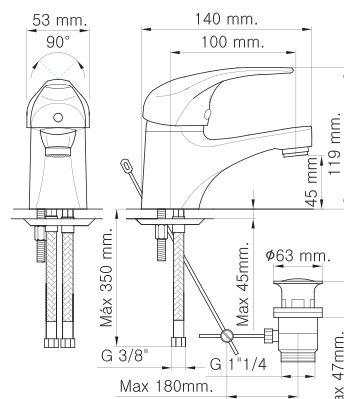

11100390
11100395