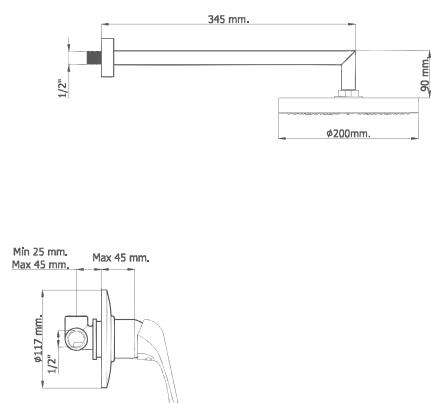

Accesorios ducha Ref. 11100090 y 1110250:
Mango Confort-Clean, Soporte orientable y Flexo 1,50 metal

Accessoires Douche Ref. 11100090 et 11100250: Douchette Confort-Clean, support Orientable et flexible 1,50 metal. Set Shower Ref. 11100090 and 11100250: handle shower Confort-Clean, adjustable support and metal flexible 1,50.

1110090

11100250

11100390
11100395

11100590
11100595

11100944

11100934

11100271

11100091