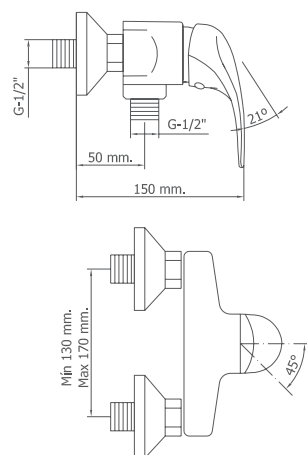

1110090

11100250

11100390
11100395

11100590
11100595

11100944

11100934

11100271

11100091