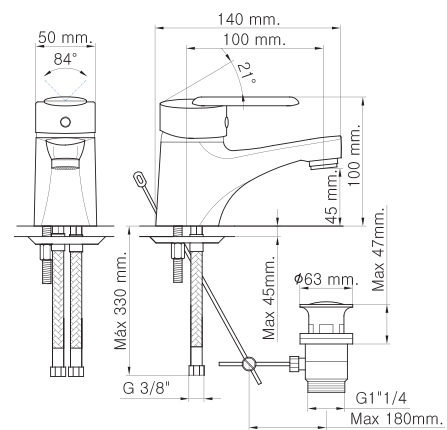

30100390
30100395