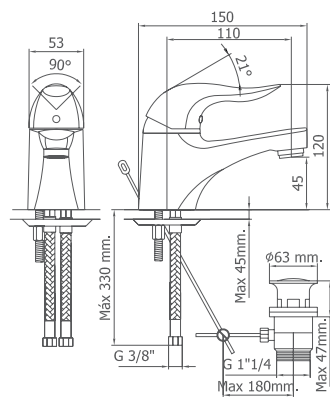

47100390
47100395